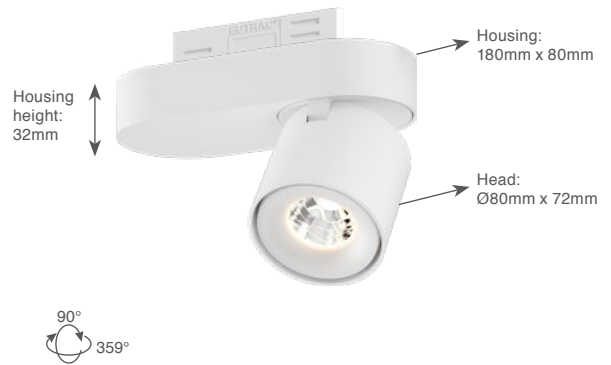

Titan 3-Phase Organic

Technical Datasheet

DOXIS
LIGHTING FACTORY

General	
Type	3-Phase rail (Eutrac adapter)
Material	Aluminium
Lamp Type	COB LED
Adjustable	Yes (90°/359°)
Dimmable	Yes (Eutrac DALI tracks only)
Cooling	Passive
Energy Class	A++
Weight	885g
Photobiol. Safety	RG1
Class	class I

IP20 960°C LED

Features:

High efficiency LED Downlight, equipped with a Bridgelux COB LED.
Aluminium die-casted, compact design.
High quality components.
Various colors available.

Mounting on horizontal tracks only!